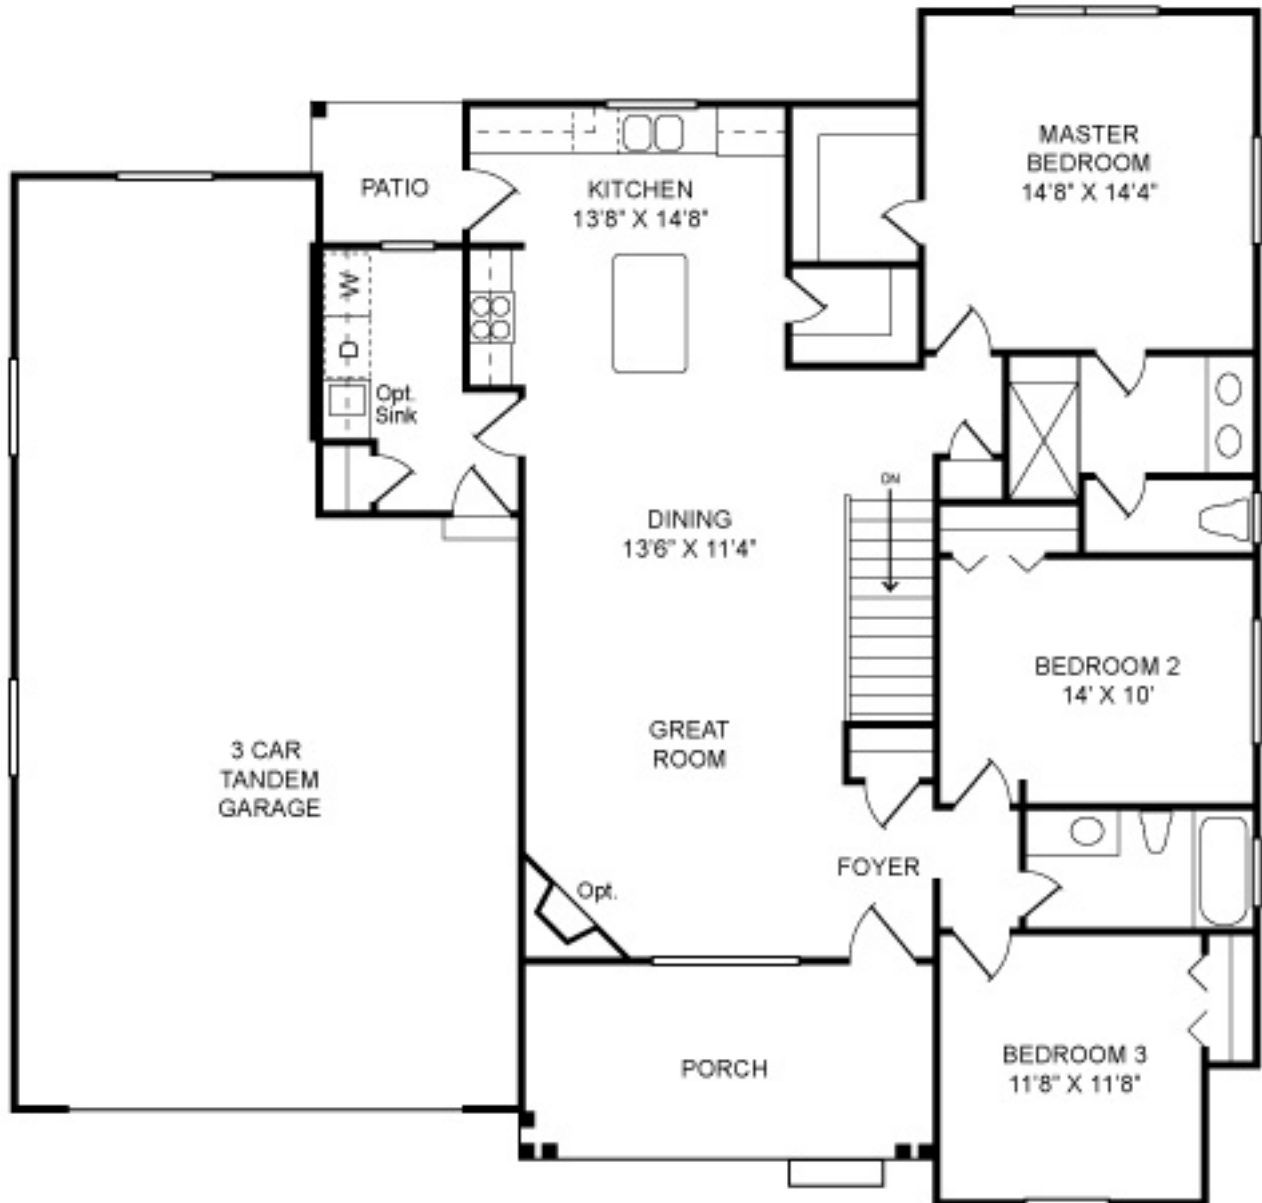

CUSTOM ON-SITE

EAGLE RIVER RANCH

1420 square foot ranch with 3 bedrooms, 2 baths
Great room with optional gas fireplace. Large
kitchen with island and walk-in pantry. Spacious
master suite and walk-in closet.
3 car tandem garage.

www.cosbuilders.com

EAGLE RIVER

1420 Finished Sq Feet 1420 Sq Feet Main Level
2840 Total Sq Feet 1420 Sq Feet Basement
1420 Unfinished Sq Feet

MAIN LEVEL

Renderings are artist's conceptions and are subject to change. Custom On-Site reserves the right to change prices, plans, specifications and features without notice. All square footage are approximate. Copyright © 2010 Custom On-Site.