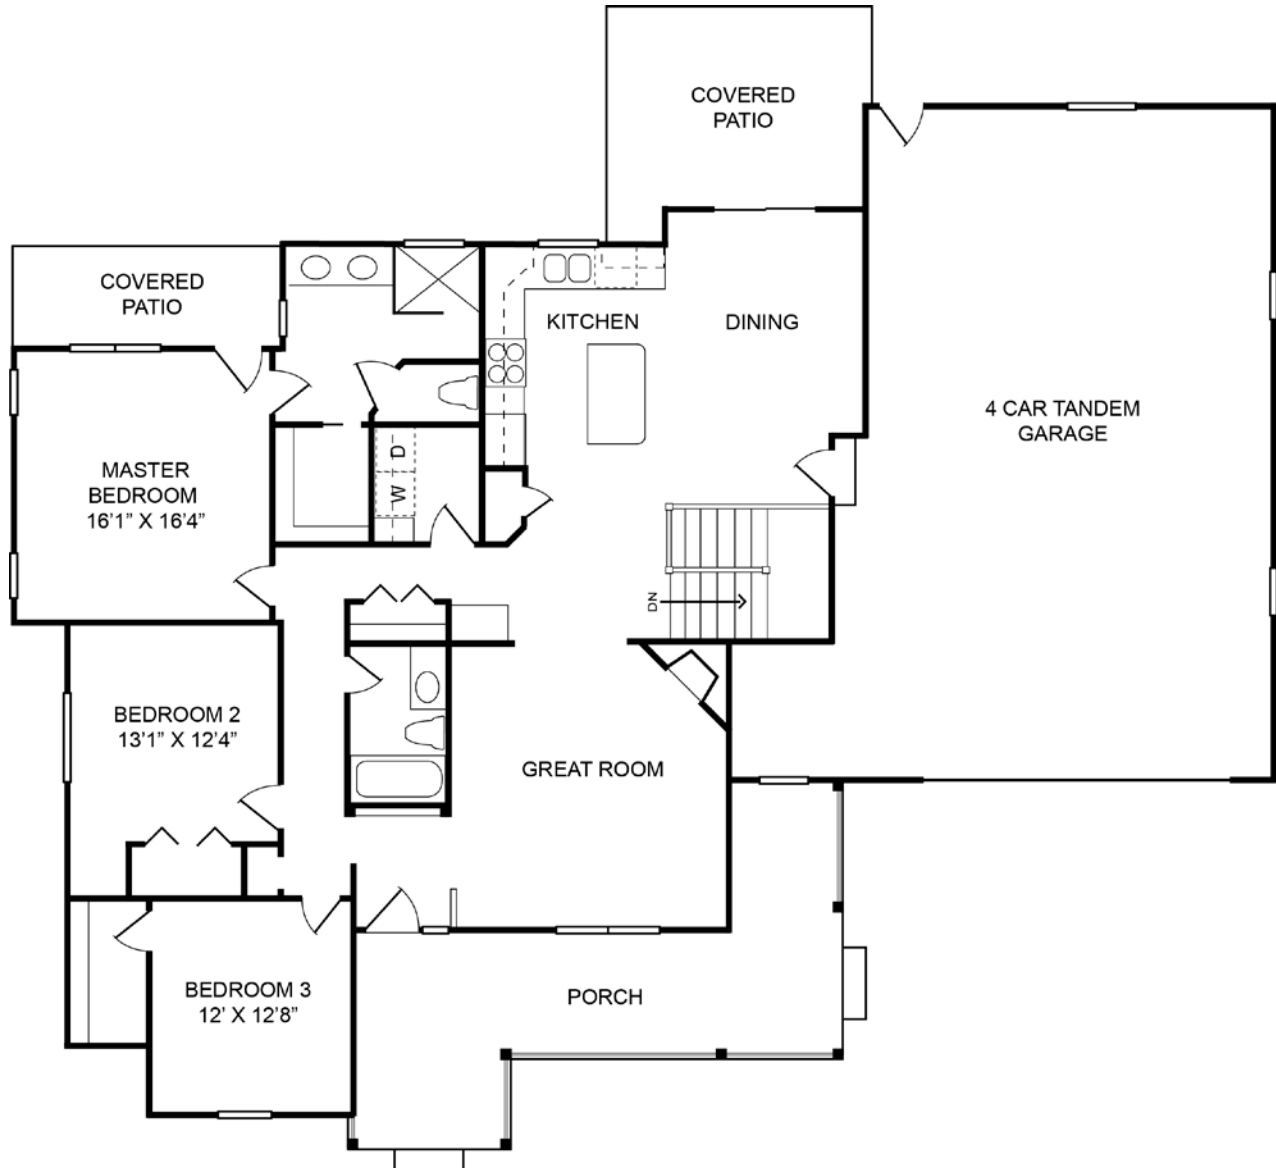

DIAMOND PEAK - RT

CUSTOM ON-SITE INC
BUILDING YOUR DREAM

1816 Finished Sq Ft

3632 Total Sq Ft   1816 Sq Ft Main Level

1816 Unfinished Sq Ft   1816 Sq Ft Basement

Beds: 3

Baths: 2

Garage: 4

Renderings are artist's conceptions and are subject to change. Custom On-Site reserves the right to change prices, plans, specifications and features without notice. All square footage are approximate. Copyright © 2012 Custom On-Site.